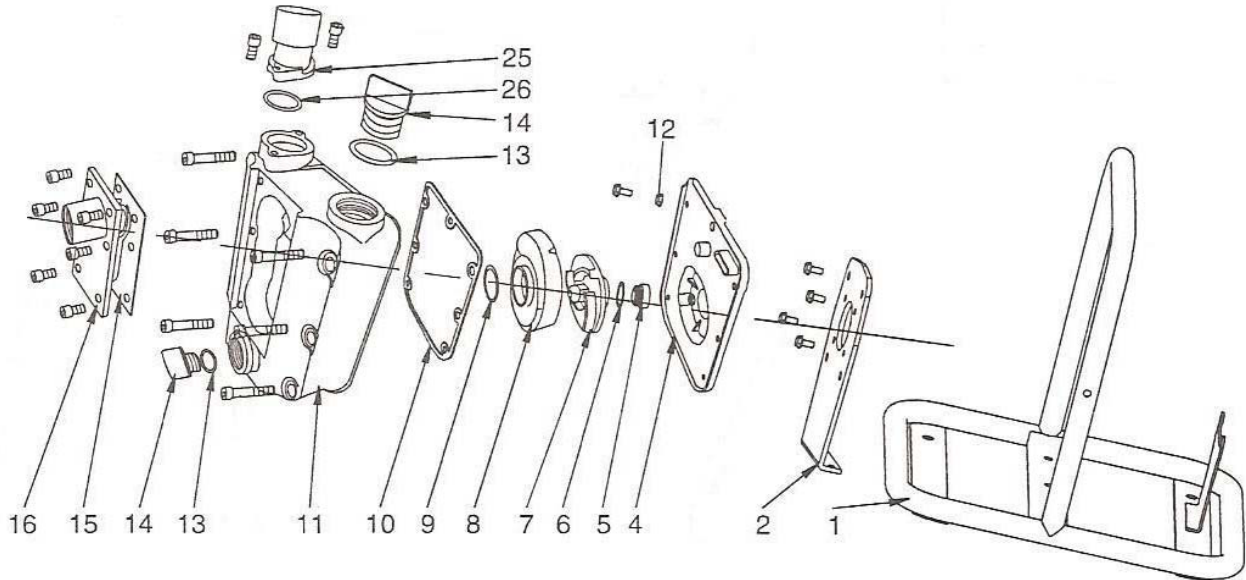

# SPARE PARTS CARD

DATA

## MOTOPOMPA MSA 25 1"X1"

### PUMP

N° Product	Code	Description	Qt
1	8126030	HANDLE KIT	1
2	8126031	BEARING KIT	1
4 - 10 - 12	8126032	HOLDER KIT	1
5 - 6	8126033	MECHANICAL SEAL KIT	1
7 - 8 - 9	8126034	IMPELLER KIT	1
11	8126035	PUMP BODY KIT	1
13 - 14	8126036	PLUG KIT	1
15 - 16	8126037	BODY COVER KIT	1
25 - 26	8126038	CONNECTION KIT	1
9 - 10 - 12 - 13 - 15 - 26	8126039	GASKET KIT	1