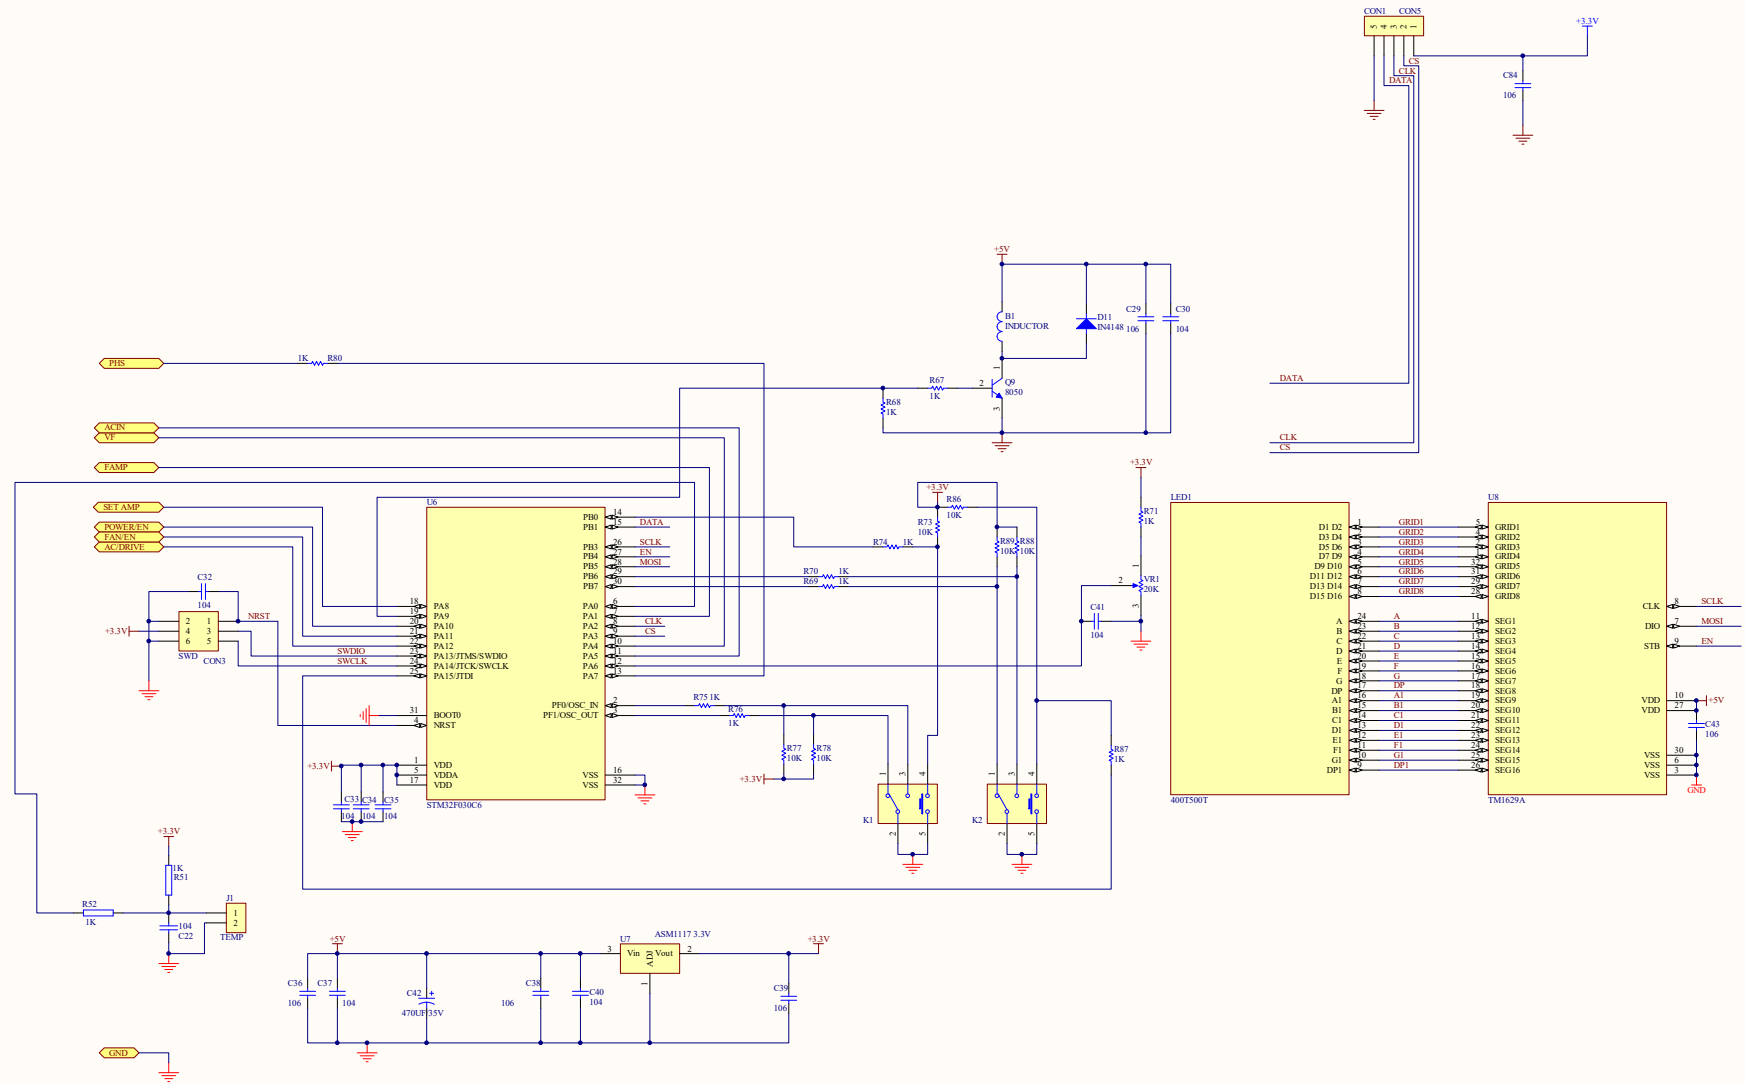

Title		
Size	Number	Revision
A2		
Date	2023/2/12	Sheet 1 of 1
File	风扇控制电路原理图(SCHDOC)	Drawn By:

Title		
Size	Number	Revision
A2		
Date	2023/2/12	Sheet 1 of 1
File	F:\资料\MMMA半数字面板.SchDoc	Drawn By: