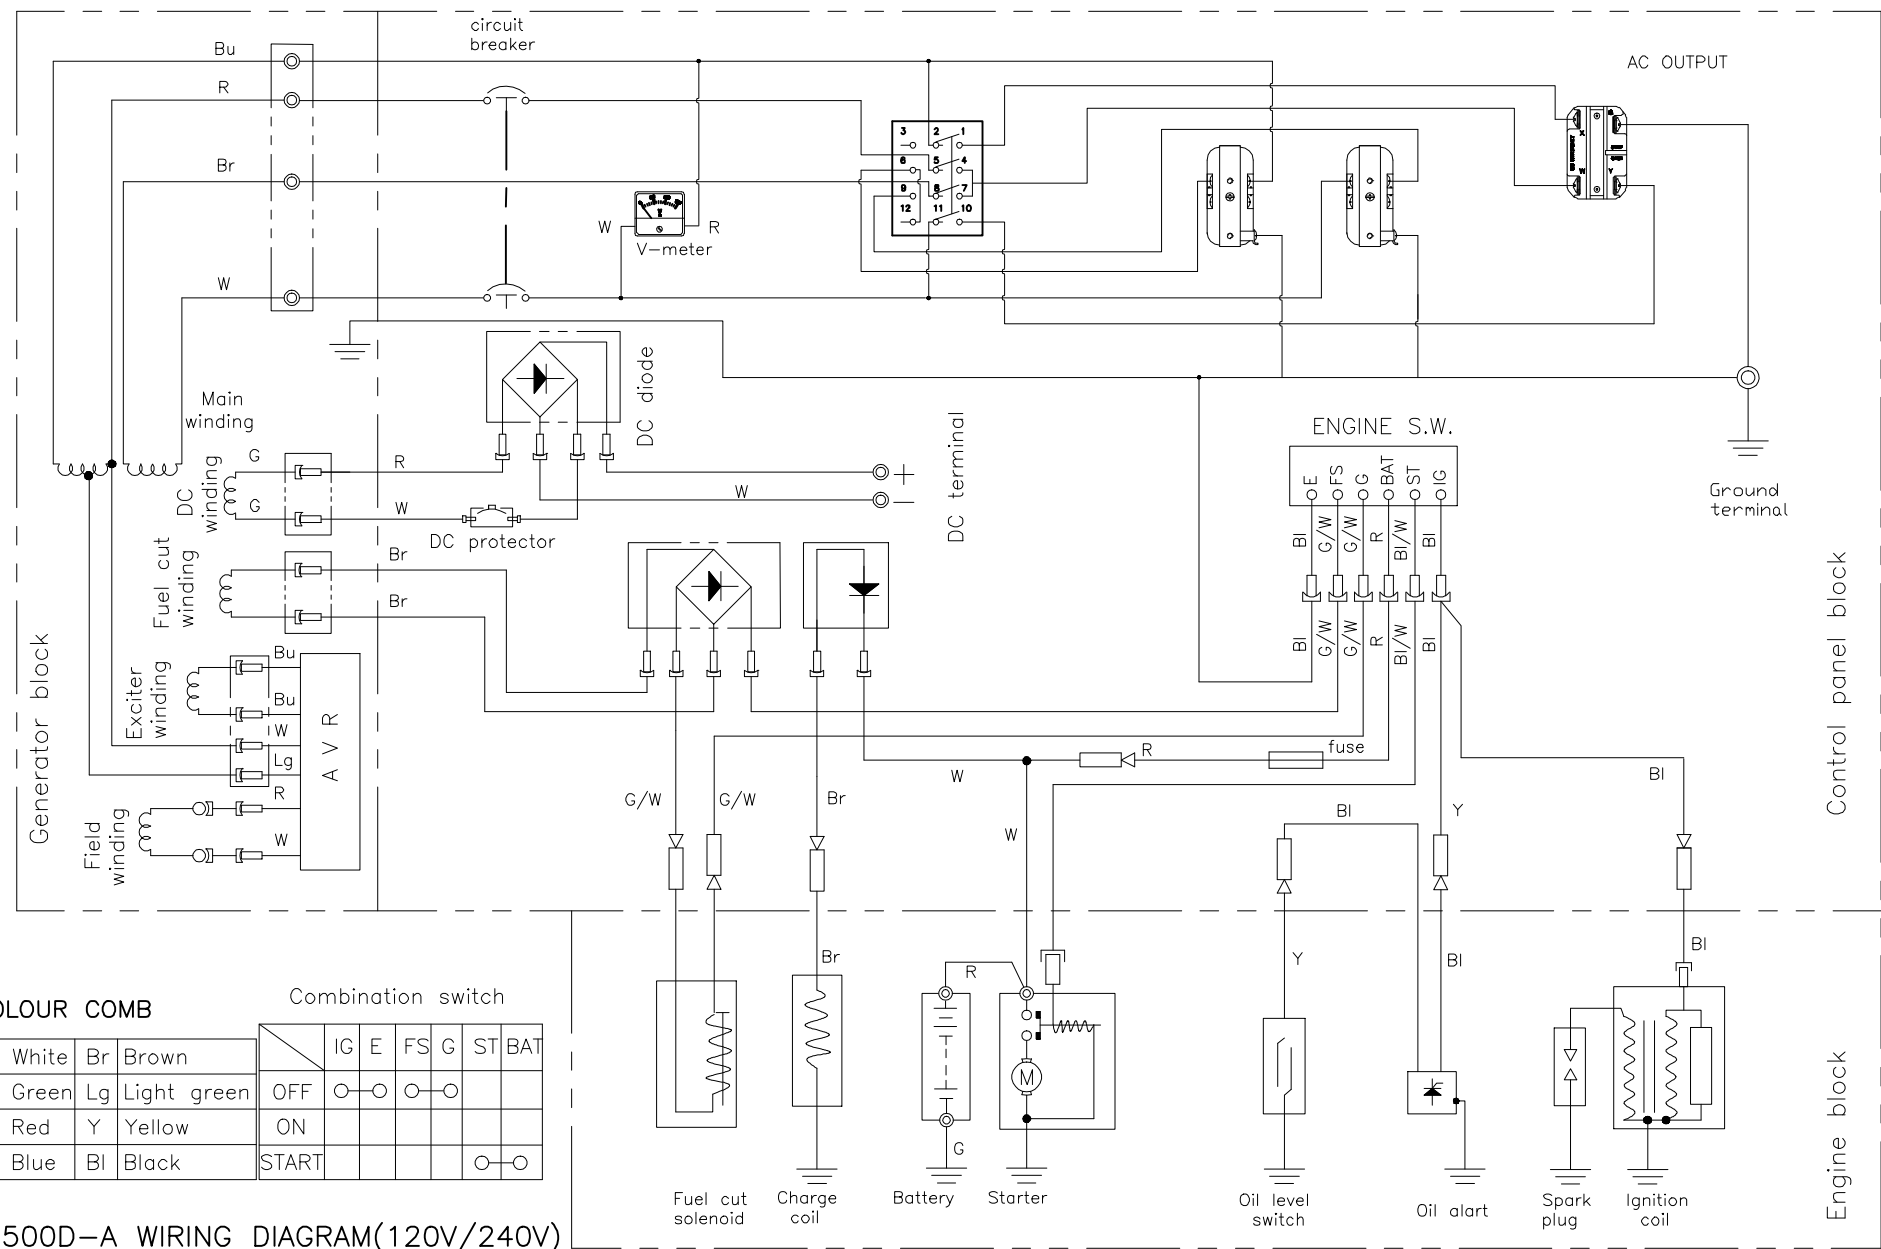

COLOUR COMB

W	White	Br	Brown
G	Green	Lg	Light green
R	Red	Y	Yellow
Bu	Blue	Bl	Black

Combination switch

	IG	E	FS	G	ST	BAT
OFF	○	○	○			
ON						
START					○	○

LC6500D-A WIRING DIAGRAM(120V/240V)

Control panel block

Engine block