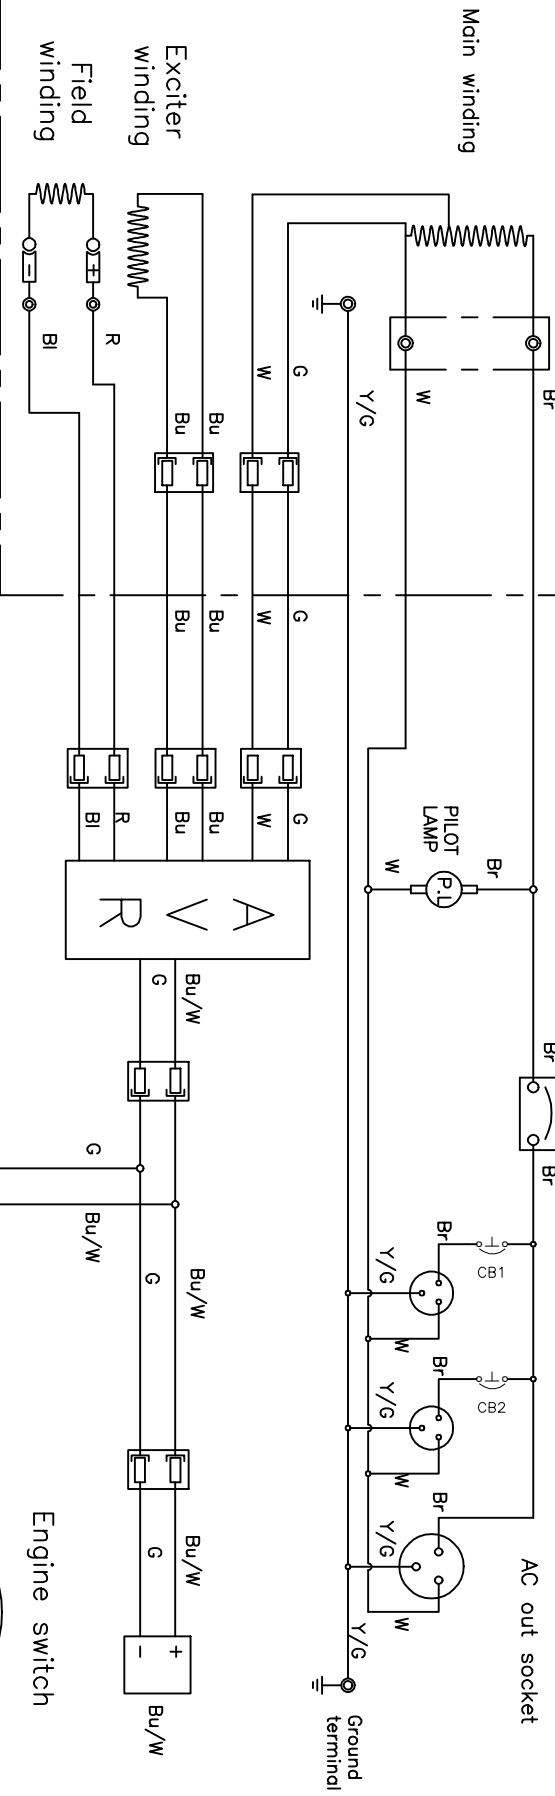

Generator block

Control panel block

Engine switch

COMBINATION SWITCH

	IG	E	BAT	ST	AS
OFF					
RUN					
START					

COMBINATION WIRE

Bl	Black	Br	Brown
W	White	Bl/W	Black/White
Y	Yellow	Y/G	Yellow/Green
R	Red	Bl/R	Black/Red
G	Green	Bu/W	Blue/White
Bu	Blue		

Engine block