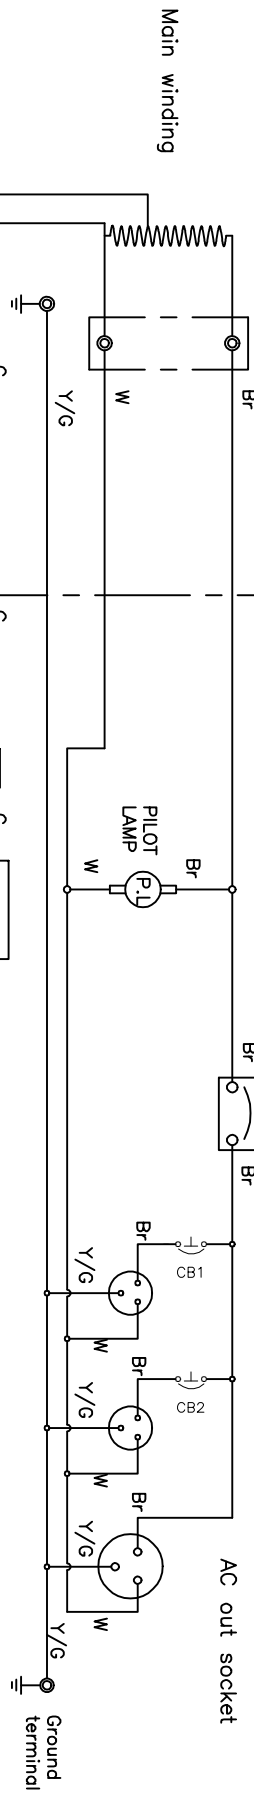

Generator block

Control panel block

Engine switch

COMBINATION SWITCH

	IG	E	BAT	ST	AS
OFF					
RUN					
START					

COMBINATION WIRE

Bl	Black	Br	Brown
W	White	Bl/W	Black/White
Y	Yellow	Y/G	Yellow/Green
R	Red	Bl/R	Black/Red
G	Green	Bu/W	Blue/White
Bu	Blue		

Engine block