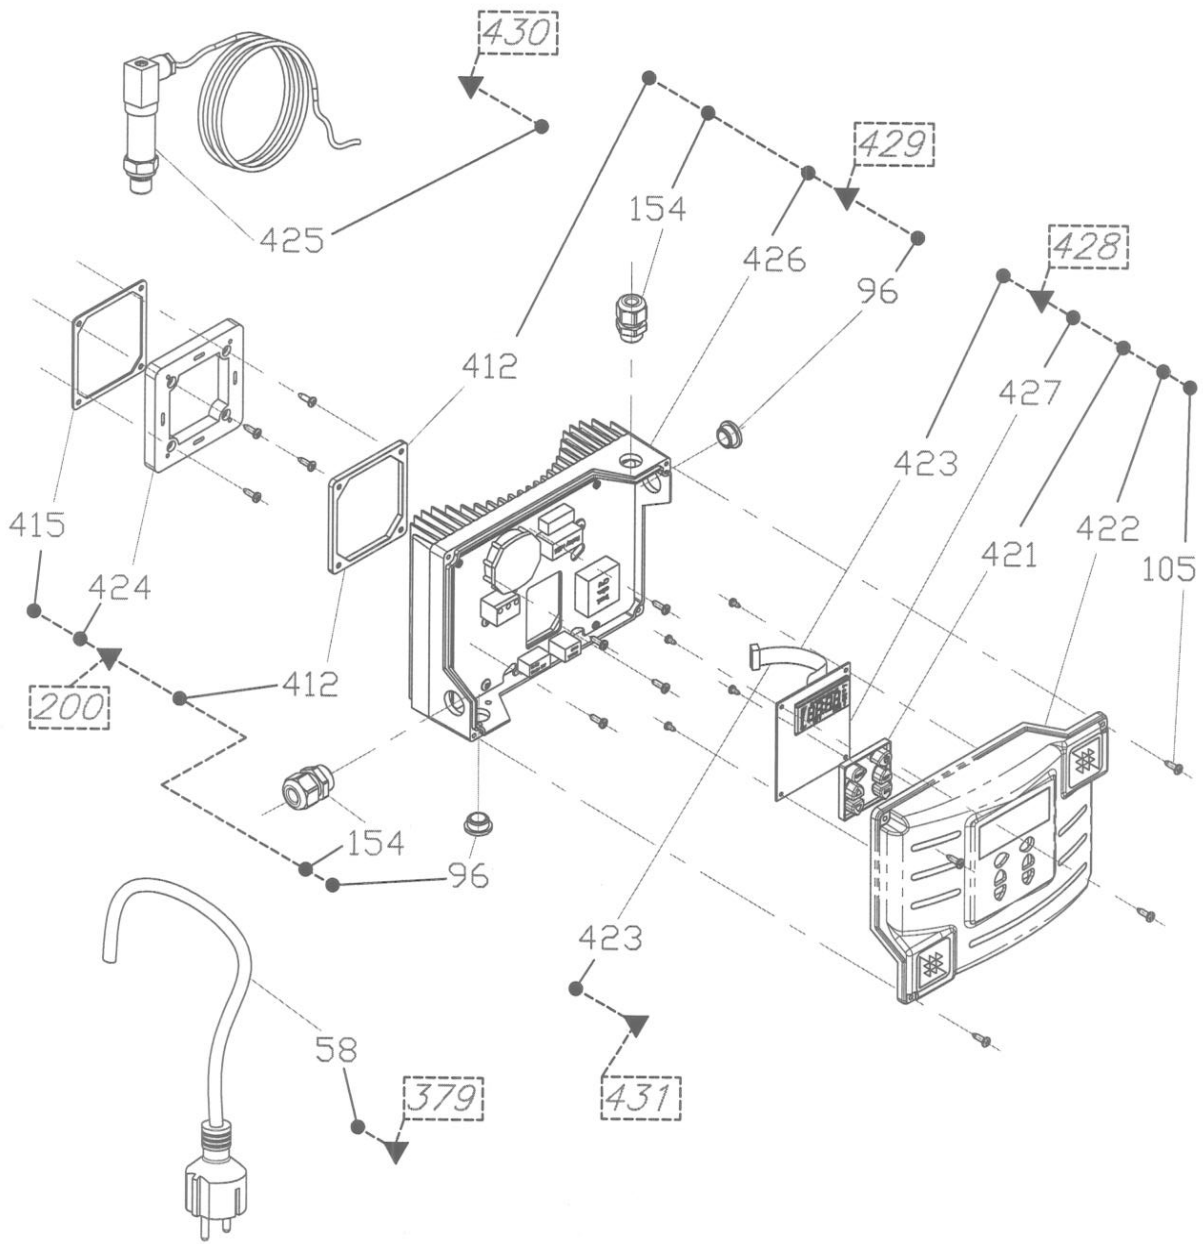

Pentair Water Italy S.r.l.
 Via Bascetta, 13
 50014 Imprato (FI)
 Italy

Drawn	Vogliani	Title	MULTI INDEX 80-120	Sheet	1 of 1
Approved	M. Bernacca	Date (dd/mm/yy)	23-04-10	Size	A3
			DR_100011_00		

This drawing is the absolute property of Pentair Pumps S.r.l. It may not be reproduced in any form without the written permission of Pentair Pumps S.p.A

SPARE-PARTS

DRW. DR080004

Select language English

CPS-M

SPARE-PARTS

SPARE-PARTS KIT TABLE

MODEL

RECOMMENDED PARTS KIT	KIT REF. Nr.	KIT DESCRIPTION	COMPONENT DESCRIPTION	MULTINOX-VE 200/65	MULTINOX-VE 200/40	MULTINOX 80/48	MULTINOX 120/60	MAX 120/60	MAX 80/60	MULTINOX-A 200/40	MULTINOX-A 200/65
	200	BOLTS AND SCREWS KIT	PLUG CORDING CLAMP GASKET ORING				ZBR22360				
	379	ELECTRIC KIT	UNIVERSAL FLANGE CABLE (POWER ~ SINGLE PHASE) CABLE (POWER ~ 3 PHASE) SIGNAL CABLE SCREW				ZBR22370				
*	428	KIT DISPLAY COVER	KEYBOARD COVER FLAT CABLE LCD CARD				ZBR22320				
	429	KIT POWER	PLUG CORDING CLAMP GASKET				ZBR22400				
	430	KIT SENSOR	INVERTER SENSOR				ZBR22350				
	431	KIT CAVO FLAT	FLAT CABLE				ZBR22380				